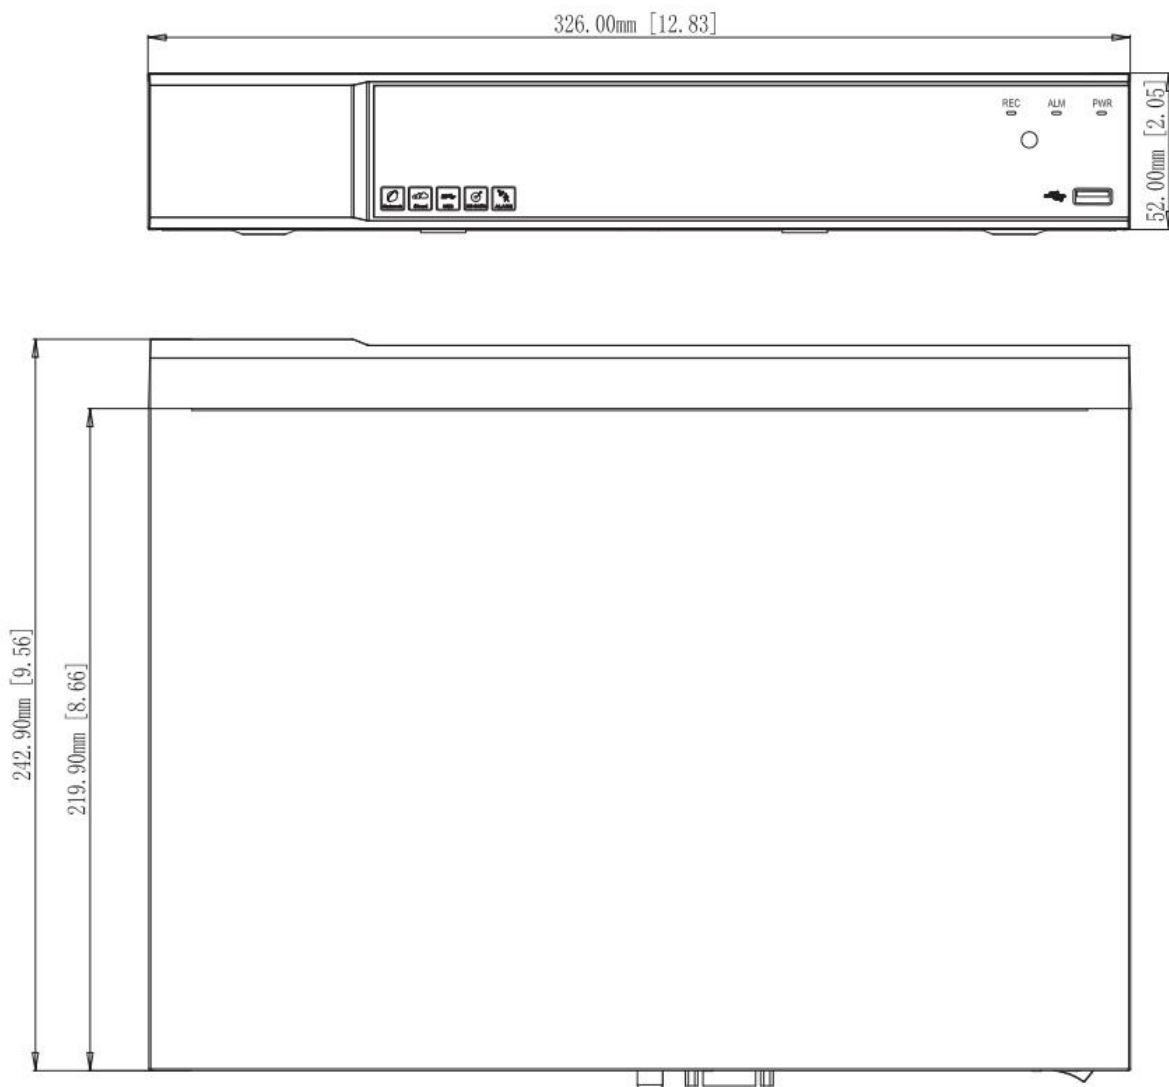

Rear Panel

Part	Name	Part	Name
1	Power Switch	6	VGA Port
2	Power Input	7	Alarm Input
3	PoE Network Port	8	HDMI Port
4	USB Port	9	Audio IN/OUT RCA
5	Network Port	10	Ground

*Designs and specifications are subjects to change without notice.

*Designs and specifications are subjects to change without notice.

Technical Specifications

Hard Disk	
SATA	2 SATA interfaces
Capacity	Up to 14TB capacity for each HDD
External Interface	
POE Interface	16 independent 10 /100 Mbps PoE Ethernet interfaces
USB Interface	Front panel: 1 × USB 2.0, Rear panel: 1 × USB 2.0
Alarm In	4-Channels
Alarm Out	1-Channel
General	
Power Supply	DC 54V/3.33A
Power Consumption	≤15W (without HDD and POE)
Working Environment	-10°C ~ +55°C (14°F ~ 131°F)/10% ~ 90%RH
Dimension (W×D×H)	326 x 243 x 52 mm (12.83" x 9.56" x 2.05")
Weight	2.6 Kg (5.73 lb)

Dimensions

*Designs and specifications are subjects to change without notice.

Ordering Information

Version	Description	Storage Size	UPC	HS
LGNX16164KLN2T	16 CHANNEL 4K NVR/16 POE W/2 TB	2 TB	685225507338	8521.00.00
LGNX16164KLN4T	16 CHANNEL 4K NVR/16 POE W/4 TB	4 TB	685225507345	8521.00.00
LGNX16164KLN6T	16 CHANNEL 4K NVR/16 POE W/6 TB	6 TB	685225507352	8521.00.00
LGNX16164KLN8T	16 CHANNEL 4K NVR/16 POE W/8 TB	8 TB	685225507369	8521.00.00
LGNX16164KLN10T	16 CHANNEL 4K NVR/16 POE W/10 TB	10 TB	685225507376	8521.00.00
LGNX16164KLN12T	16 CHANNEL 4K NVR/16 POE W/12 TB	12 TB	685225507383	8521.00.00
LGNX16164KLN16T	16 CHANNEL 4K NVR/16 POE W/16 TB	16 TB	685225507390	8521.00.00
LGNX16164KLN20T	16 CHANNEL 4K NVR/16 POE W/20 TB	20 TB	685225507406	8521.00.00