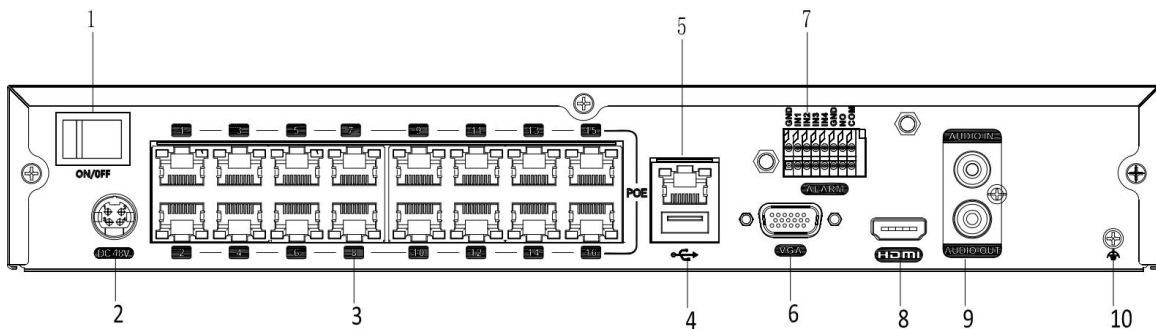

LEGEND^{NX}

LGNX16164KLN2T

16 CHANNEL 4K NVR with 16 POE With 2 TB

- 16-Channels IP Video input, up to 12MP
- AI by Camera: SMD, perimeter protection, face detection, etc.
- Incoming & Outgoing bandwidth : 160Mbps /80Mbps
- Supports ONVIF & RTSP protocols
- VGA/HDMI Simultaneous video output, maximum resolution of HDMI is 4K
- H.265+/H.265

In short

This 16-channel NVR supports up to 12MP IP video input with AI features such as SMD, perimeter protection, and face detection for enhanced security. With 80Mbps bandwidth, 16 PoE ports, ONVIF & RTSP protocol support, and simultaneous 4K HDMI/VGA outputs, it ensures high-quality and efficient surveillance management.

Rear Panel

Part	Name	Part	Name
1	Power Switch	6	VGA Port
2	Power Input	7	Alarm Input
3	PoE Network Port	8	HDMI Port
4	USB Port	9	Audio IN/OUT RCA
5	Network Port	10	Ground

*Designs and specifications are subjects to change without notice.

*Designs and specifications are subjects to change without notice.

Technical Specifications

Hard Disk	
SATA	2 SATA interfaces
Capacity	Up to 14TB capacity for each HDD
External Interface	
POE Interface	16 independent 10 /100 Mbps PoE Ethernet interfaces
USB Interface	Front panel: 1 × USB 2.0, Rear panel: 1 × USB 2.0
Alarm In	4-Channels
Alarm Out	1-Channel
General	
Power Supply	DC 54V/3.33A
Power Consumption	≤15W (without HDD and POE)
Working Environment	-10°C ~ +55°C (14°F ~ 131°F)/10% ~ 90%RH
Dimension (W×D×H)	326 x 243 x 52 mm (12.83" x 9.56" x 2.05")
Weight	2.6 Kg (5.73 lb)